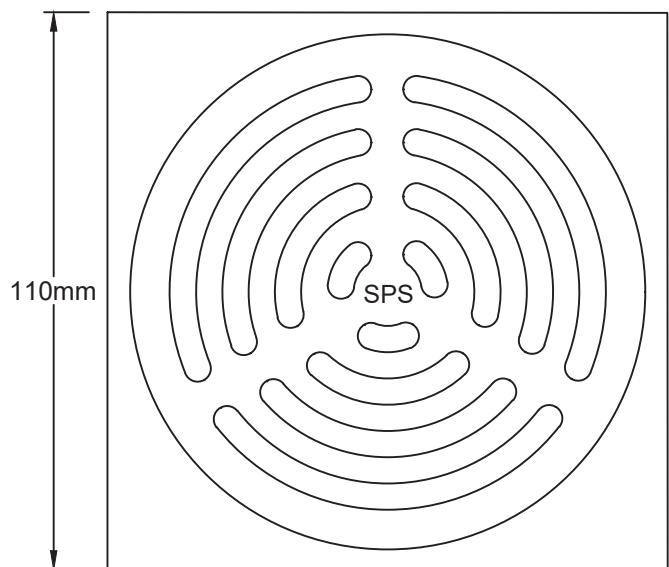

"DG100SF2"